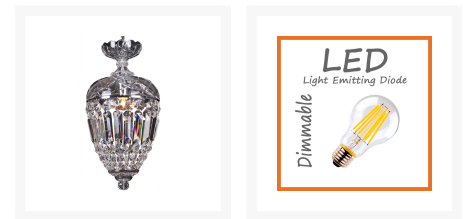

Mozart 1L Basket Pendant Light - Chrome

Product Images

Description

The Mozart 1L Basket Pendant Light - Chrome is beautiful for bedrooms, hallways and entryways. It has a glimmering polished chrome frame and half metre chain and canopy. The basket is made up of crystal glass embellishments that combine to create a stunning and contemporary effect.

The Mozart 1L Basket Pendant Light - Chrome is available with the following options:

1. Globe(s) Included Option:
 - No Globe(s) - *(Supply your own)*.
 - With 1 x 8w=75w Dimmable LED Globe(s) - *(An additional \$30 will be added automatically)*.

The Mozart 1L Basket Pendant Light - Chrome has the following product features:

- Constructed from steel.
- Frame Colour - Polished Chrome.

- Glass Colour - Crystal Glass (Lead Content 1-9%).
- Globe Specification:
 - 1 x 40w E27 Max.
 - *(If you have selected the LED upgrade option, Warm White LED will be dispatched as the common choice. However, if you prefer Daylight White LED, simply advise us in the "Comments Section", when placing your order).*
- Dimensions:
 - Height - 540mm.
 - Width - 280mm.
 - Chain Length - 500mm - *(Adjustable)*.
- Dimmable - Yes, when a dimmer switch is purchased - See our [Dimming Switches](#).
- Power Rating: 240v.
- IP Rating: IP20.
- ASA: Australian Standards Approved.
- Condition: Brand new in manufacturer's packaging.