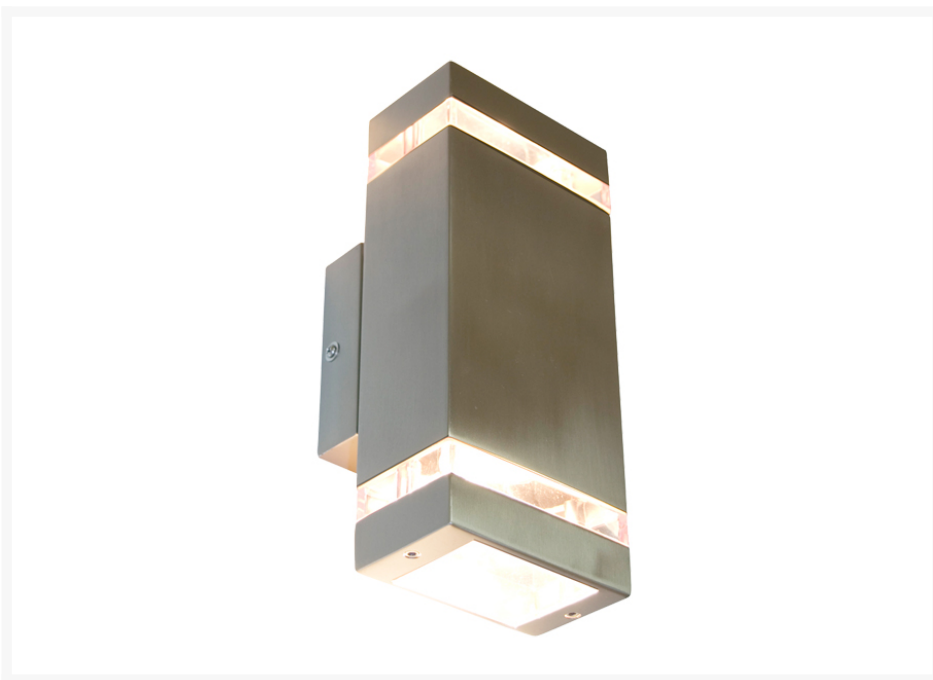

Dixon LED 2L Outdoor Wall Lamp - Stainless Steel

Product Images

Description

The Dixon LED 2L Outdoor Wall Lamp - Stainless Steel is the modern classic of outdoor lighting. Stainless steel body with polycarbonate lens diffuser.

The Dixon LED 2L Outdoor Wall Lamp - Stainless Steel has the following specifications:

- Colour: Stainless Steel with frost polycarbonate lens diffuser.
- Constructed from 304 Stainless Steel.
- Globes Specification:
 - LED 2 x 6w Non-Dimmable 240v GU10 *(Included)*.
 - Rated at 25,000 hours usage.
 - Beam Spread: 38°.
 - Colour: Cool White 4000k.
 - Lumen Output: 980LM (490LM per Head).

- Dimensions:
 - Height - 250mm.
 - Width - 110mm.
 - Depth - 100mm.
- Power Rating: 240v.
- IP Rating: IP44.
- ASA: Australian Standards Approved.
- Condition: Brand new in manufacturer's packaging.