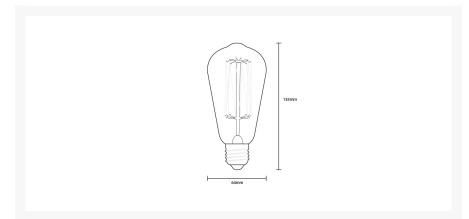

Squirrel Cage Carbon Filament 25w E27 - 240v Globe

Product Images

Description

The Squirrel Cage Carbon Filament 25w E27 Bulb is a hand made lamp looks just like the ones Thomas Edison used to make! This bulb looks fantastic as a feature in a clear glass pendant, or in any fitting where you can see the bulbs. Carbon-filament bulbs debuted in the 1890s, and their soft glow illuminated homes until 1912 when the more powerful tungsten filament transformed the light bulb industry. Now the Carbon Filament Bulb is back!

The Squirrel Carbon Filament 25w E27 Bulb has the following product features:

- Amber Glass Finish.
- Power Consumption - 25w.
- Base - E27 (Standard Edison Screw).
- Lamp Colour - Orange / Warm White.
- Beam Spread - N/A.

- Dimming - Yes.
- Average Life - 1,500Hours.
- Input - 240v - 265v 50Hz.
- Dimensions:
 - Diameter - 64mm.
 - Length - 140mm.
- ASA: Australian Standards Approved.
- Condition: Brand new in manufacturer's packaging.