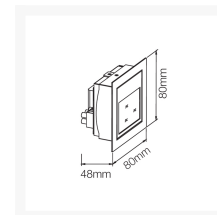

## Description

The Leeman Square LED Wall Light - Anodised Silver is a perfect light for any staircase, hallway and the like. This recessed LED wall light offers smart styling and a sleek design. The Leeman LED Wall Light is constructed from a premier aluminium body with a frosted glass diffuser, in addition to it being pre-fitted with high efficient SMD LED light chips.

The Leeman Square LED Wall Light - Anodised Silver has the following technical information:

- Colour: Anodised Silver.

- Constructed from Aluminium.
- Globes Specification:
  - 1.5w SMD LED Chips. *(Included)*.
  - Lumen Output - 70LM.
  - Globe Colour - 3000K Warm White.
  - CRI - >80.
  - Dimmable - No.
  - Replaceable LED - No.
- Dimensions:
  - Height - 80mm.
  - Width - 80mm.
  - Depth - 48mm.
  - Cut Out Size: 68mm x 68mm
- LED Driver Required *(Please see Driver options)*, and consider the following:
  - This is a 12v AC/DC fitting.
  - Must be wired in series, i.e. loop in and loop out.
  - The Pluto15 LED Driver can drive 1 - 8 of these fittings.
  - The Pluto50 LED Driver can drive up to 29 of these fittings.
  - We always recommend (for trouble shooting purposes), to install 1 driver per 1 fitting.
- Power Rating: 12v (240v with Driver).
- IP Rating: IP20.
- ASA: Australian Standards Approved.
- Condition: Brand new in manufacturer's packaging.