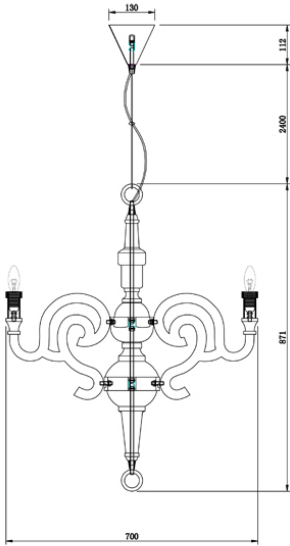

LED

Light Emitting Diode

Dimmable