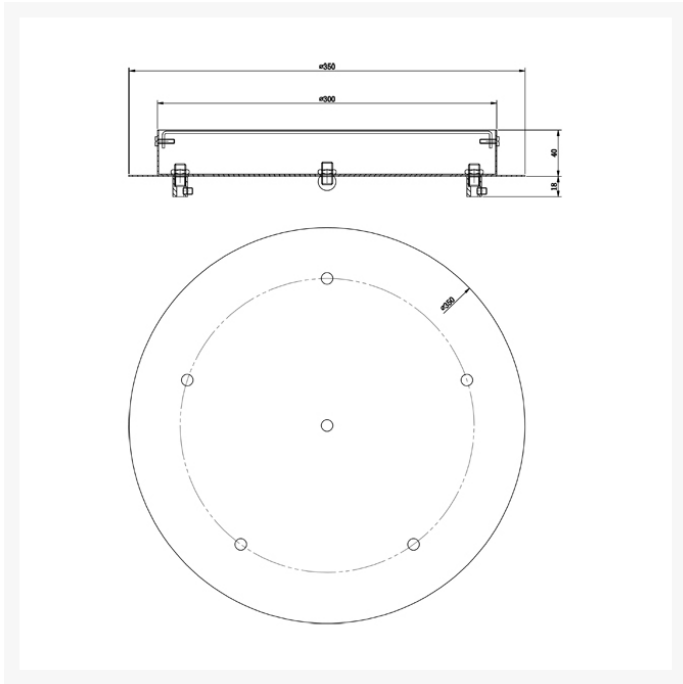

Annie 5 Light Pendant - Amber

SKU: MDZ-ANNIE5-PEN-AMB+DROPA/5L/RND/CH

Product Images

LED

Light Emitting Diode

G4 12V

Description

The Annie 5 Light Pendant - Amber is exclusive to the Marden Design range. This stunning glass pendant will be the envy of your friends. Hang over your dining table or alternatively in your kitchen as an island bench pendant suspension light. The Annie pendant, regardless of the colour you choose, will suit the modern contemporary decor.

The Annie 5 Light Pendant - Amber is available with the following options:

1. Globe(s) Included Option:

- No Globe(s) - *(Supply your own)*.
- With 5 x G4 20w Halogen Globe + 5 x Transformer - *(An additional \$100 will be added automatically)*.
- With 5 x G4 2w=20w LED Silicon Globe + 5 x LED Driver - *(An additional \$130 will be added automatically)*.

The Annie 5 Light Pendant - Amber has the following specifications:

- Constructed from - Glass.
- Frame Colour - Chrome.
- Shade Colour - Amber.
- Globes Specification:
 - 5 x 12v G4 Globe(s) 20w Max.
 - *(If you have selected the LED upgrade option, Warm White LED will be dispatched as the common choice. However, if you prefer Cool White LED, simply advise us in the "Comments Section", when placing your order)*.
- Dimensions:
 - Glass Height - 190mm.
 - Glass Diameter - 80mm.
 - Total Shade Height - 330mm
 - Cable Length - 2400mm *(Adjustable)*.
 - Ceiling Plate Diameter - 350mm.
- Dimmable - Yes, when the Halogen option is selected, the LED option is Non-Dimmable. See our [Dimming Switches](#).
- Power Rating: 12v (240v with Transformer)
- IP Rating: IP20
- ASA: Australian Standards Approved.
- Condition: Brand new in manufacturer's packaging.
- Due to nature of this item (Mix & Match Range), it will be supplied in individually packaged pieces. Assembly will be required by your installer.