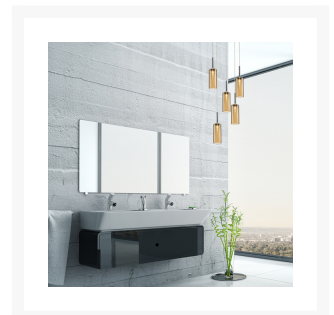

Annie 5 Light Pendant - Amber

SKU: MDZ-ANNIE5-PEN-AMB+DROPA/5L/RND/CH

Product Images

LED

Light Emitting Diode

G4 12V

Description

The Annie 5 Light Pendant - Amber is exclusive to the Marden Design range. This stunning glass pendant will be the envy of your friends. Hang over your dining table or alternatively in your kitchen as an island bench pendant suspension light. The Annie pendant, regardless of the colour you choose, will suit the modern contemporary decor.

The Annie 5 Light Pendant - Amber is available with the following options:

1. Globe(s) Included Option:

- No Globe(s) - *(Supply your own)*.
- With 5 x G4 20w Halogen Globe + 5 x Transformer - *(An additional \$100 will be added automatically)*.
- With 5 x G4 2w=20w LED Silicon Globe + 5 x LED Driver - *(An additional \$130 will be added automatically)*.

The Annie 5 Light Pendant - Amber has the following specifications:

- Constructed from - Glass.
- Frame Colour - Chrome.
- Shade Colour - Amber.
- Globes Specification:
 - 5 x 12v G4 Globe(s) 20w Max.
 - *(If you have selected the LED upgrade option, Warm White LED will be dispatched as the common choice. However, if you prefer Cool White LED, simply advise us in the "Comments Section", when placing your order)*.
- Dimensions:
 - Glass Height - 190mm.
 - Glass Diameter - 80mm.
 - Total Shade Height - 330mm
 - Cable Length - 2400mm *(Adjustable)*.
 - Ceiling Plate Diameter - 350mm.
- Dimmable - Yes, when the Halogen option is selected, the LED option is Non-Dimmable. See our [Dimming Switches](#).
- Power Rating: 12v (240v with Transformer)
- IP Rating: IP20
- ASA: Australian Standards Approved.
- Condition: Brand new in manufacturer's packaging.
- Due to nature of this item (Mix & Match Range), it will be supplied in individually packaged pieces. Assembly will be required by your installer.