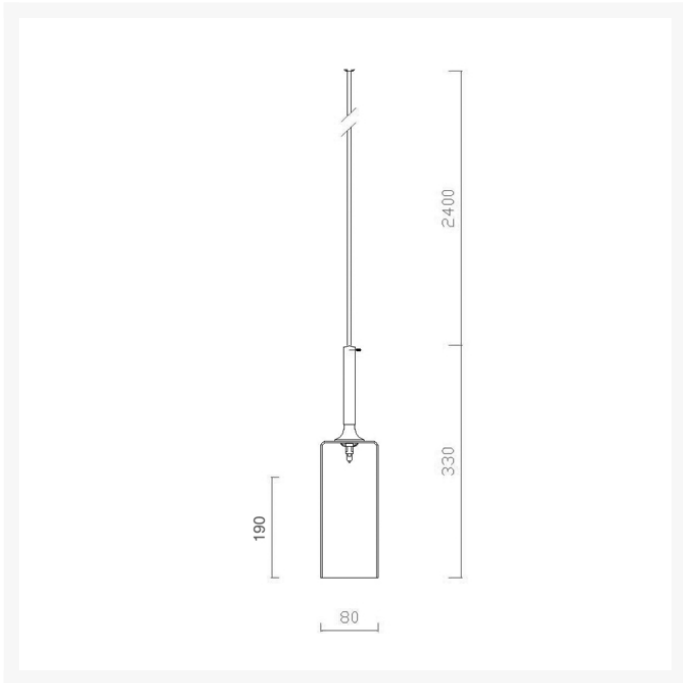

Annie 5 Light Pendant - Amber

SKU: MDZ-ANNIE5-PEN-AMB+DROPA/5L/RND/CH

Product Images

LED

Light Emitting Diode

G4 12V

Description

The Annie 5 Light Pendant - Amber is exclusive to the Marden Design range. This stunning glass pendant will be the envy of your friends. Hang over your dining table or alternatively in your kitchen as an island bench pendant suspension light. The Annie pendant, regardless of the colour you choose, will suit the modern contemporary decor.

The Annie 5 Light Pendant - Amber is available with the following options:

1. Globe(s) Included Option:

- No Globe(s) - *(Supply your own)*.
- With 5 x G4 20w Halogen Globe + 5 x Transformer - *(An additional \$100 will be added automatically)*.
- With 5 x G4 2w=20w LED Silicon Globe + 5 x LED Driver - *(An additional \$130 will be added automatically)*.

The Annie 5 Light Pendant - Amber has the following specifications:

- Constructed from - Glass.
- Frame Colour - Chrome.
- Shade Colour - Amber.
- Globes Specification:
 - 5 x 12v G4 Globe(s) 20w Max.
 - *(If you have selected the LED upgrade option, Warm White LED will be dispatched as the common choice. However, if you prefer Cool White LED, simply advise us in the "Comments Section", when placing your order)*.
- Dimensions:
 - Glass Height - 190mm.
 - Glass Diameter - 80mm.
 - Total Shade Height - 330mm
 - Cable Length - 2400mm *(Adjustable)*.
 - Ceiling Plate Diameter - 350mm.
- Dimmable - Yes, when the Halogen option is selected, the LED option is Non-Dimmable. See our [Dimming Switches](#).
- Power Rating: 12v (240v with Transformer)
- IP Rating: IP20
- ASA: Australian Standards Approved.
- Condition: Brand new in manufacturer's packaging.
- Due to nature of this item (Mix & Match Range), it will be supplied in individually packaged pieces. Assembly will be required by your installer.