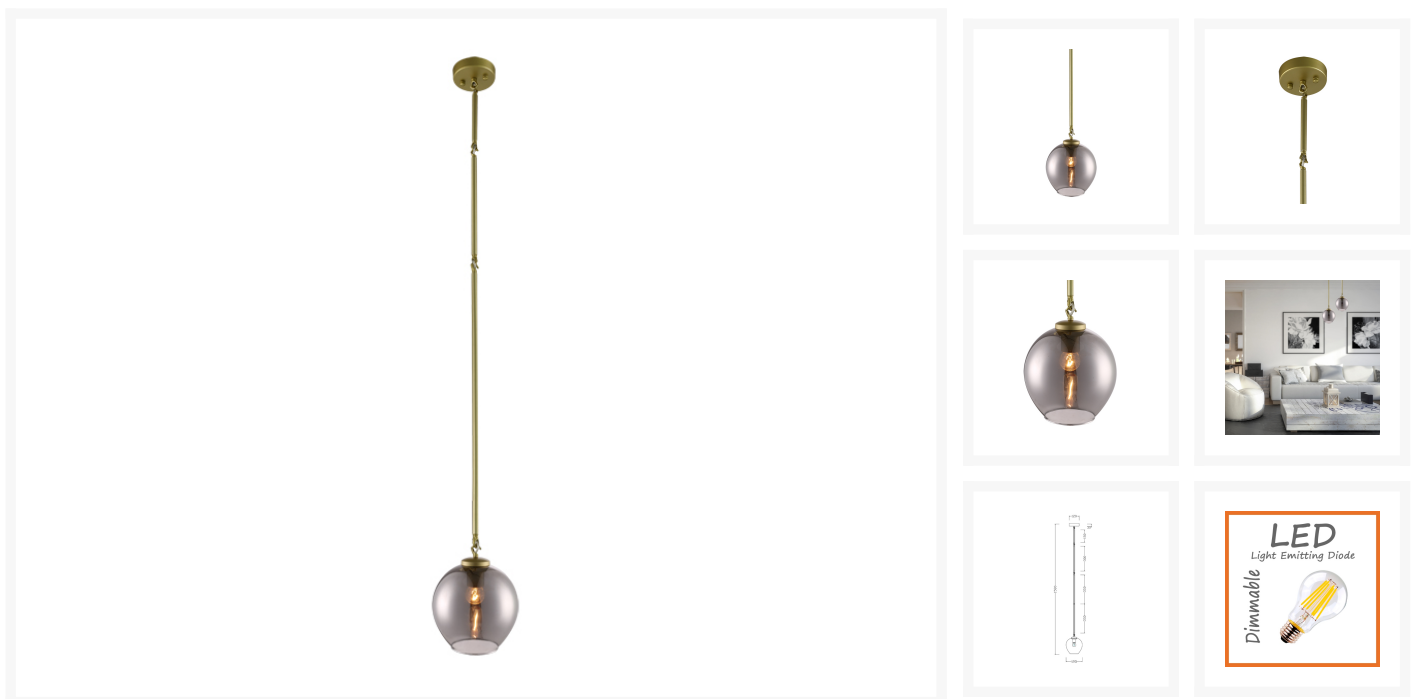

Abode 1 Light Pendant - Gold Matt + Smoke Glass

Product Images

Description

The Abode 1 Light Pendant - Gold Matt + Smoke Glass will enhance the character and personality of your home. The stylish glassware is contrasted against the slender rod creating a dramatic effect. A perfect feature light for over a kitchen island bench, or as hanging bedside lights. This bubble chandelier light, is a Replica Lindsay Adelman Roll & Hill.

The Abode 1 Light Pendant - Gold Matt + Smoke Glass is available with the following options:

1. Globe(s) Included Option:
 - No Globe(s) - *(Supply your own)*.
 - With 1 x 8w=75w Dimmable LED Globe(s) - *(An additional \$20 will be added automatically)*.

The Abode 1 Light Pendant - Gold Matt + Smoke Glass has the following product features:

- Constructed from - Metal & Glass.

- Frame Colour - Gold Matt.
- Shade Colour - Smoke.
- Globes Specification:
 - 1 x E27 Globe 40w Max.
 - *(If you have selected the LED upgrade option, Warm White LED will be dispatched as the common choice. However, if you prefer Daylight White LED, simply advise us in the "Comments Section", when placing your order).*
- Dimensions:
 - Overall Height - 1580mm.
 - Overall Width - 195mm.
 - Rod Lengths - 1150mm - *(Adjustable)*.
 - 1 x 700mm, 1 x 300mm, 1 x 150mm.
 - Shade Dimensions:
 - 1 x Large - Diameter - 195mm.
- Dimmable - Yes, when a dimmer switch is purchased - See our [Dimming Switches](#).
- Power Rating: 240v.
- IP Rating: IP20.
- ASA: Australian Standards Approved.
- Condition: Brand new in manufacturer's packaging.