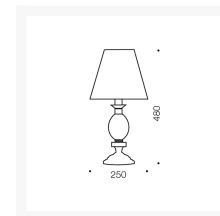

# Crest Table Lamp - Nickel

## Description

The Crest Table Lamp - Nickel is a classic lighting choice for bedside tables or mantels. This table light incorporates nickel highlights with crystal glass to create an eye-catching effect.

The Crest Table Lamp - Nickel has the following product specifications:

- Colour:
  - Base - Nickel and Clear Glass.
  - Shade - White.
- Globes Specification:
  - 1 x E27 Globe(s) 40w Max.

- *(If you have selected the LED upgrade option, Warm White LED will be dispatched as the common choice. However, if you prefer Daylight White LED, simply advise us in the "Comments Section", when placing your order).*
- Dimensions:
  - Height - 480mm.
  - Shade Width - 250mm.
  - Base Width - ###mm.
- In-Line On/Off Switch, that exits at the base of the lamp.
- Dimmable - Yes, when a dimmer switch is purchased - See our [Dimming Switches](#).
- Power Rating: 240v.
- IP Rating: IP20.
- ASA: Australian Standards Approved.
- Condition: Brand new in manufacturer's packaging.