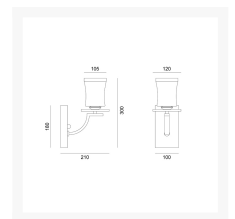

Trump 1L Wall Light

Product Images

Description

The Trump 1L Wall Light combines timber, opal glass, and iron to create a stylish look. This Wall Light will reinforce the decorative quality of any décor by its charm and appeal. The light wood finish boasts natural beauty and warmth, against the contrasting complexity of the glass and iron.

The Trump 1L Wall Light is available with the following options:

1. Globe(s) Included Option:
 - No Globe(s) - *(Supply your own)*.
 - With 1 x 4w=40w Dimmable LED Globe(s) - *(An additional \$10 will be added automatically)*.

The Trump 1L Wall Light has the following specifications:

- Constructed from - Timber, Glass and Metal.
- Frame Colour - Oak and Black.
- Shade Colour - Opal White Glass.
- Globes Specification:

- 1 x E27 Globes 40w Max.
- *(If you have selected the LED upgrade option, Warm White LED will be dispatched as the common choice. However, if you prefer Daylight White LED, simply advise us in the "Comments Section", when placing your order).*
- Dimensions:
 - Overall Height - 300mm.
 - Shade Diameter - 105mm.
 - Projection - 210mm.
- Dimmable - Yes, when a dimmer switch is purchased - See our [Dimming Switches](#).
- Power Rating: 240v
- IP Rating: IP20
- ASA: Australian Standards Approved.
- Condition: Brand new in manufacturer's packaging.