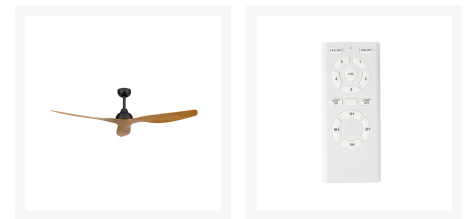

# Bahama 52" DC ABS 3Blade Ceiling Fan - Maple

## Description

The Bahama 52" DC ABS 3Blade Ceiling Fan - Maple is a very stylish DC ceiling fan. DC motors consume much less power than traditional fan motors, in addition to being much stronger motors. Controlled via the 5 speed remote control which is included, this ceiling fan is sure to make a statement, whatever your decor.

The Bahama 52" DC ABS 3Blade Ceiling Fan - Maple is available with the following options:

1. Downrod Extension:
  - No Downrod Extension.
  - With Matt Black 900mm x Ø 21mm Downrod (*An additional \$53 will be added automatically*).

The Bahama 52" DC Timber 3Blade Ceiling Fan - Maple has the following product features:

- Motor Type - DC.
- It has a Charcoal finish on the motor, with Maple ABS Moulded blades.

- The frame is constructed of metal.
- Reversing switch (via the remote control) for both summer and winter operation.
- 5 Speed (forward & reverse) RF remote control hand unit & receiver *(Included)*.
- Colour coded downrod 900mm x Ø 21mm including wiring loom *(Optional)*.
- Mounting Options:
  - Standard mounting on flat ceiling and,
  - Angled mounting on raked ceilings up to 17°.
- High Output Motor - 32W.
- Air Movement - 8,970 m<sup>3</sup>/Hr on High Speed.
- Dimensions:
  - Total Height - 320mm.
  - Blade Size - 52" = 1320mm *(From tip to tip)*.
- Can be installed in the following locations:
  - Indoors and.
  - Outdoors *(But, must be undercover)*.
- Power Rating: 240v
- ASA: Australian Standards Approved.
- Condition: Brand new in manufacturer's packaging.