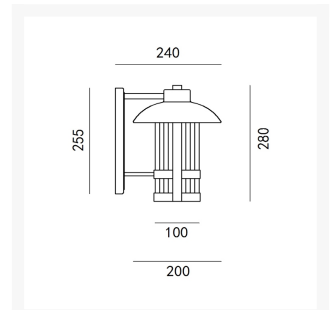

Laney Outdoor Wall Light - Brown

SKU: CLEARANCE-MDZ-LANEY-WB-BRN

Product Images

Description

The Laney Outdoor Wall Light - Brown exudes style and sophistication. This versatile wall light will suit the contemporary, traditional, rustic and transitional home. This fixture is guaranteed to bring warmth and illumination to your porch and outdoor space.

The Laney Outdoor Wall Light - Brown is available with the following options:

1. Globe(s) Included Option:
 - No Globe(s) - *(Supply your own)*.
 - With 1 x 8w=75w Dimmable LED Globe(s) - *(An additional \$30 will be added automatically)*.

The Laney Outdoor Wall Light - Brown has the following product features:

- Constructed from Metal & Glass.
- Frame Colour - Brown.
- Glass Colour - Clear Ribbed Glass.
- Globes Specification:
 - 1 x E27 Globe 40w Max.
 - *(If you have selected the LED upgrade option, Warm White LED will be dispatched as the common choice. However, if you prefer Cool White LED, simply advise us in the "Comments Section", when placing your order).*
- Dimensions:
 - Height - 280mm.
 - Width - 200mm.
 - Projection - 240mm.
- Power Rating: 240v.
- IP Rating: IP03.
- ASA: Australian Standards Approved.
- Condition: Brand new in manufacturer's packaging.