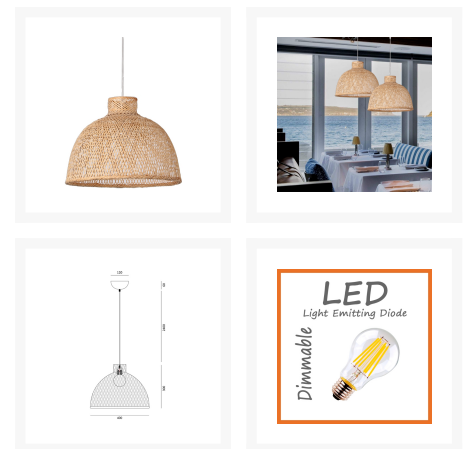

Lita 40 Pendant Light - Natural

Product Images

Description

The Lita 40 Pendant Light - Natural is an intricately designed dome shaped bamboo pendant, which is a Replica Ay Illuminate M1. Ideally suited to be positioned over dining tables, island tables or in living areas to achieve a relaxed, warm and comfortable look. The light will emit beautifully through the bamboo pattern. Add the Lita Pendant to your décor to add those final touches to your space.

The Lita 40 Pendant Light - Natural is available with the following options:

1. Globe(s) Included Option:
 - No Globe(s) - *(Supply your own)*.
 - With 1 x 8w=75w Dimmable LED Globe(s) - *(An additional \$20 will be added automatically)*.

The Lita 40 Pendant Light - Natural has the following specifications:

- Constructed from - Bamboo.
- Frame Colour - Brushed Aluminium.
- Shade Colour - Natural.

- Globes Specification:
 - 1 x E27 Globes 40w Max.
 - *(If you have selected the LED upgrade option, Warm White LED will be dispatched as the common choice. However, if you prefer Daylight White LED, simply advise us in the "Comments Section", when placing your order).*
- Dimensions:
 - Shade Height - 300mm.
 - Shade Diameter - 400mm.
 - Cable Length - 2400mm *(Adjustable).*
- Dimmable - Yes, when a dimmer switch is purchased - See our [Dimming Switches](#).
- Power Rating: 240v
- IP Rating: IP20
- ASA: Australian Standards Approved.
- Condition: Brand new in manufacturer's packaging.