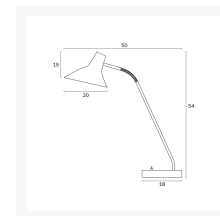

Farbon Table Lamp - Black

Product Images

Description

The Farbon Table Lamp - Black is a great portrait of mid-century modernist style. The subtle curves and clean lines of this desk lamp, reflect the informal hip and trendy classic style. Presented with a brass matt flexi-arm for adjustment and a bespoke on-off switch on the base.

The Farbon Table Lamp - Black has the following product specifications:

- Colour:
 - Base & Head - Black Metal.
 - Adjustable Arm - Matt Brass.
- Globes Specification:

- 1 x E27 Globe(s) 25w Max.
- *(If you have selected the LED upgrade option, Warm White LED will be dispatched as the common choice. However, if you prefer Daylight White LED, simply advise us in the "Comments Section", when placing your order).*
- Dimensions:
 - Height - 540mm.
 - Shade Width - 200mm.
 - Base Width - 180mm.
- On/Off Switch at the Base.
- The power cable exits at the base of the lamp.
- Dimmable - Yes, when a dimmer switch is purchased - See our [Dimming Switches](#).
- Power Rating: 240v
- IP Rating: IP20.
- ASA: Australian Standards Approved.
- Condition: Brand new in manufacturer's packaging.