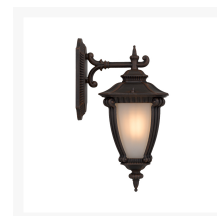

# Delfino Outdoor Wall Light - Bronze

## Description

The Delfino Outdoor Wall Light - Bronze emits an appealing glow through its frosted glass. Based on classical Spanish design, the decorative aluminium castings provide that vintage look for your outdoor space.

The Delfino Outdoor Wall Light - Bronze is available with the following options:

1. Globe(s) Included Option:
  - No Globe(s) - *(Supply your own)*.
  - With 1 x 8w=75w Dimmable LED Globe(s) - *(An additional \$30 will be added automatically)*.

The Delfino Outdoor Wall Light - Bronze has the following product features:

- Constructed from Metal & Glass.
- Frame Colour - Bronze.
- Glass Colour - Frost Glass.

- Globes Specification:
  - 1 x E27 Globe 25w Max.
  - *(If you have selected the LED upgrade option, Warm White LED will be dispatched as the common choice. However, if you prefer Daylight White LED, simply advise us in the "Comments Section", when placing your order).*
- Dimensions:
  - Height - 405mm.
  - Width - 180mm.
  - Projection - 240mm.
- Power Rating: 240v.
- IP Rating: IP44.
- ASA: Australian Standards Approved.
- Condition: Brand new in manufacturer's packaging.