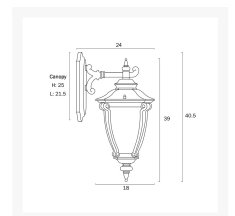

Delfino Outdoor Wall Light - Bronze

Product Images

Description

The Delfino Outdoor Wall Light - Bronze emits an appealing glow through its frosted glass. Based on classical Spanish design, the decorative aluminium castings provide that vintage look for your outdoor space.

The Delfino Outdoor Wall Light - Bronze is available with the following options:

1. Globe(s) Included Option:
  - No Globe(s) - *(Supply your own)*.
  - With 1 x 8w=75w Dimmable LED Globe(s) - *(An additional $30 will be added automatically)*.

The Delfino Outdoor Wall Light - Bronze has the following product features:

- Constructed from Metal & Glass.
- Frame Colour - Bronze.
- Glass Colour - Frost Glass.