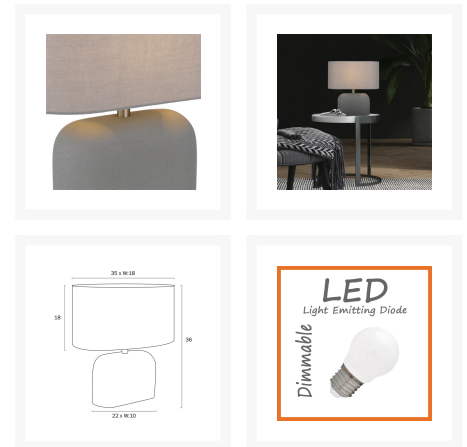

Reano Table Lamp - Grey Concrete + Grey

Product Images

Description

The Reano Table Lamp - Grey Concrete + Grey is a modern rectangular oval-shaped lamp. Its unique design adds a touch of elegance and sophistication to any room, while providing a soft warm glow to create a cozy ambiance.

The Reano Table Lamp - Grey Concrete + Grey is available with the following options:

1. Globe(s) Included Option:
 - No Globe(s) - *(Supply your own)*.
 - With 1 x 4w=40w Dimmable LED Globe(s) - *(An additional \$20 will be added automatically)*.

The Reano Table Lamp - Grey Concrete + Grey has the following product specifications:

- Colour:
 - Base - Grey Concrete.

- Shade - Grey Fabric.
- Globes Specification:
 - 1 x E27 Globe(s) 25w Max.
 - *(If you have selected the LED upgrade option, Warm White LED will be dispatched as the common choice. However, if you prefer Daylight White LED, simply advise us in the "Comments Section", when placing your order).*
- Dimensions:
 - Total Height - 360mm.
 - Shade Width - 350mm x 180mm.
 - Shade Height - 180mm.
 - Base Width - 220mm x 100mm.
- In-Line On/Off Switch, that exits at the base of the lamp.
- Dimmable - Yes, when a dimmer switch is purchased - See our [Dimming Switches](#).
- Power Rating: 240v.
- IP Rating: IP20.
- ASA: Australian Standards Approved.
- Condition: Brand new in manufacturer's packaging.