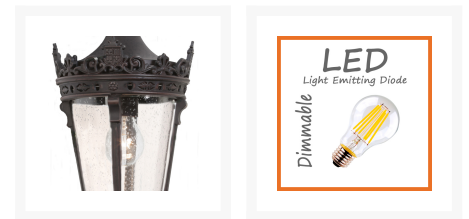

Crown Small Outdoor Under Eave Light - Antique Bronze

Product Images

Description

The Crown Small Outdoor Under Eave Light - Antique Bronze has all the characteristics of a royal light fitting. The outdoor light features an decorative frame in antique bronze and clear rain-drop glass. The Crown is rated for outdoor use and offers timeless beauty.

The Crown Small Outdoor Under Eave Light - Antique Bronze is available with the following options:

1. Globe(s) Included Option:
 - No Globe(s) - *(Supply your own)*.
 - With 1 x 8w=75w Dimmable LED Globe(s) - *(An additional \$30 will be added automatically)*.

The Crown Small Outdoor Under Eave Light - Antique Bronze has the following product features:

- Constructed from die-cast aluminium.
- Frame Colour - Antique Bronze.

- Glass Colour - Clear Rain-Drop Glass.
- Globe Specification:
 - 1 x 40w E27 Max.
 - *(If you have selected the LED upgrade option, Warm White LED will be dispatched as the common choice. However, if you prefer Daylight White LED, simply advise us in the "Comments Section", when placing your order).*
- Dimensions:
 - Height - 400mm.
 - Width - 200mm.
- Power Rating: 240v.
- IP Rating: IP44.
- ASA: Australian Standards Approved.
- Condition: Brand new in manufacturer's packaging.