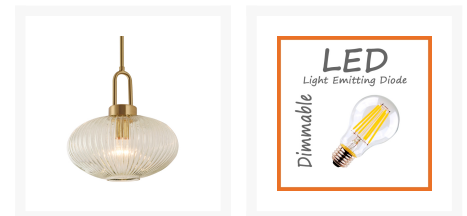

Cape Pendant Light - Brass

Product Images

Description

The Cape Pendant Light - Brass is modern in design, as it's satin brass metalware is perfectly matched with clear ribbed glassware. This hanging ceiling light is versatile and can be recommended for both a modern and contemporary home.

The Cape Pendant Light - Brass is available with the following options:

1. Globe(s) Included Option:
 - No Globe(s) - *(Supply your own)*.
 - With 1 x 8w=75w LED Dimmable Globe(s) - *(An additional \$30 will be added automatically)*.

The Cape Pendant Light - Brass has the following product features:

- Constructed from Metal & Glass.
- Frame Colour - Satin Brass.
- Glass Colour - Clear Ribbed Glass.
- Globe Specification:

- 1 x 40w E27 Max.
- *(If you have selected the LED upgrade option, Warm White LED will be dispatched as the common choice. However, if you prefer Daylight White LED, simply advise us in the "Comments Section", when placing your order).*
- Dimensions:
 - Body Height - 460mm.
 - Body Width - 300mm.
 - Cable Length - 2000mm - *(Adjustable)*.
- Dimmable - Yes, when a dimmer switch is purchased - See our [Dimming Switches](#).
- Power Rating: 240v.
- IP Rating: IP20.
- ASA: Australian Standards Approved.
- Condition: Brand new in manufacturer's packaging.