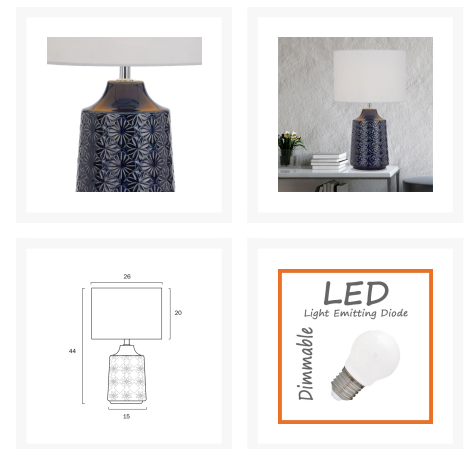

Fedon Table Lamp - Blue + White

Product Images

Description

The Fedon Table Lamp - Blue + White features a ceramic jug style base, with a cast multi daisy finish. The Fedon's high gloss toned finish and fabric shade add a calming look, to a living room or bedroom.

The Fedon Table Lamp - Blue + White is available with the following options:

1. Globe(s) Included Option:
 - No Globe(s) - *(Supply your own)*.
 - With 1 x 4w=40w Dimmable LED Globe(s) - *(An additional \$20 will be added automatically)*.

The Fedon Table Lamp - Blue + White has the following product specifications:

- Colour:
 - Base - Blue Ceramic.
 - Shade - White Fabric.
- Globes Specification:
 - 1 x E27 Globe(s) 25w Max.

- *(If you have selected the LED upgrade option, Warm White LED will be dispatched as the common choice. However, if you prefer Daylight White LED, simply advise us in the "Comments Section", when placing your order).*
- Dimensions:
 - Total Height - 440mm.
 - Shade Width - 260mm.
 - Shade Height - 200mm.
 - Base Width - 150mm.
- In-Line On/Off Switch, that exits at the base of the lamp.
- Dimmable - Yes, when a dimmer switch is purchased - See our [Dimming Switches](#).
- Power Rating: 240v.
- IP Rating: IP20.
- ASA: Australian Standards Approved.
- Condition: Brand new in manufacturer's packaging.