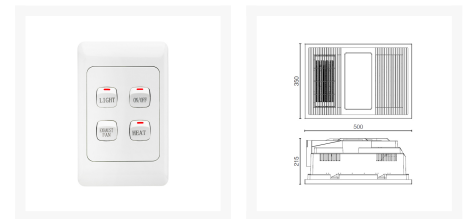

Solace-XL LED 4in1 Bathroom Heater - Black

Product Images

Description

The Solace-XL LED 4in1 Bathroom Heater - Black has a minimalistic design and delivers a modern and slimline appearance that suits most bathroom and ensuites. The powerful fan heat will instantly warm the room, and with a push of a switch can turn the heat to fan breeze for warmer days.

The Solace-XL LED 4in1 Bathroom Heater - Black has the following product features:

- Frame Colour: Black.
- 4in1 Specification:
 - 15w LED (*Light component*).
 - Colour Changing (CCT) via the wall switch.
 - Colour options: 3000K = 900LM, 4200K = 1000LM and 6000K = 900LM.
 - On / Off Heat Setting - 2100w via a HTC Heating Element (*Heating component*).
 - Cool Setting - When Heating is Off (*Cooling component*).

- 60w Fan Motor - Extraction $\leq 500\text{m}^3/\text{hr}$. (*Exhaust component*).
- Dimensions:
 - Outer Size - 500mm x 350mm.
 - Depth - 215mm.
 - Cut-Out Size - 475mm x 325mm.
 - Exhaust - 150mm Side Entry, with Draft Stopper.
- Accessories Included:
 - 1.5m x 150mm \varnothing flexible aluminium ducting.
 - Exterior vent grill.
 - 4 Gang wall switch.
- Integrated thermostat switch that will automatically turn on, if the internal temperature exceeds 50°C.
- Power Rating: 240v.
- IP Rating: IP20.
- ASA: Australian Standards Approved.
- Condition: Brand new in manufacturer's packaging.