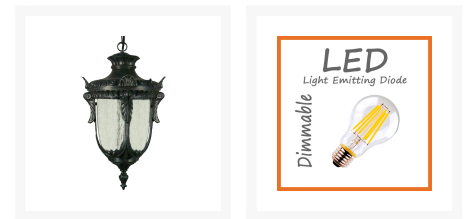

Wellington Medium Chain Pendant Light - Antique Black

Product Images

Description

The Wellington Medium Chain Pendant Light - Antique Black evokes a rich, confident and traditional look in an antique black finish. Constructed from die-cast aluminium and finished with clear raindrop glass, this pendant light will make a fabulous accent for indoor or outdoor living spaces.

The Wellington Medium Chain Pendant Light - Antique Black is available with the following options:

1. Globe(s) Included Option:
 - No Globe(s) - *(Supply your own)*.
 - With 1 x 8w=75w Dimmable LED Globe(s) - *(An additional \$30 will be added automatically)*.

The Wellington Medium Chain Pendant Light - Antique Black has the following product features:

- Constructed from die-cast aluminium.
- Frame Colour - Antique Black.

- Glass Colour - Clear Raindrop Glass.
- Globe Specification:
 - 1 x 40w E27 Max.
 - *(If you have selected the LED upgrade option, Warm White LED will be dispatched as the common choice. However, if you prefer Daylight White LED, simply advise us in the "Comments Section", when placing your order).*
- Dimensions:
 - Height - 410mm.
 - Width - 200mm.
 - Chain Length - 1000mm - *(Adjustable).*
- Dimmable - Yes, when a dimmer switch is purchased - See our [Dimming Switches](#).
- Power Rating: 240v.
- IP Rating: IP44.
- ASA: Australian Standards Approved.
- Condition: Brand new in manufacturer's packaging.