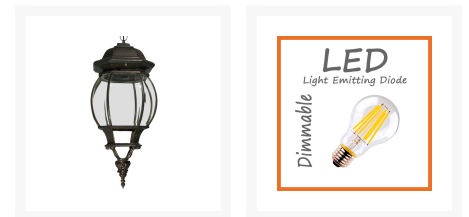

Flinders Medium Chain Pendant Light - Antique Bronze

Product Images

Description

The Flinders Medium Chain Pendant Light - Antique Bronze will add style and grace to your interior scheme. With the antique bronze die-cast aluminium frame and clear bevelled glass shade, they come together to create a magnificent vintage piece.

The Flinders Medium Chain Pendant Light - Antique Bronze is available with the following options:

1. Globe(s) Included Option:
 - No Globe(s) - *(Supply your own)*.
 - With 1 x 8w=75w Dimmable LED Globe(s) - *(An additional \$30 will be added automatically)*.

The Flinders Medium Chain Pendant Light - Antique Bronze has the following product features:

- Constructed from die-cast aluminium.
- Frame Colour - Antique Bronze.

- Glass Colour - Clear Bevelled Glass.
- Globe Specification:
 - 1 x 40w E27 Max.
 - *(If you have selected the LED upgrade option, Warm White LED will be dispatched as the common choice. However, if you prefer Daylight White LED, simply advise us in the "Comments Section", when placing your order).*
- Dimensions:
 - Height - 480mm.
 - Width - 200mm.
 - Chain Length - 1000mm - *(Adjustable).*
- Dimmable - Yes, when a dimmer switch is purchased - See our [Dimming Switches](#).
- Power Rating: 240v.
- IP Rating: IP12.
- ASA: Australian Standards Approved.
- Condition: Brand new in manufacturer's packaging.